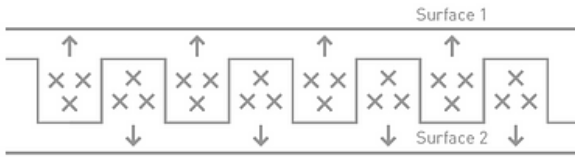

AVAILABLE IN STORE OR ONLINE

Double-Sided Innovative Design -

The adhesive stays sealed in the channels on both sides. This channeled design allows for a completely straight tear by hand

DID YOU KNOW ?
galago is perfect for holding
mats & rugs in place!

25MMx10M
GALT-25X10P

25MMx25M
GALT-25X25P

Repositionable

Double Sided

School Safe

Waterproof

Durable

Advanced adhesive formula enables repositioning without the sticky residue left by traditional tapes

- Durable
- Water-Proof
- Repositionable
- The # 1 Choice for Double-Sided Tape
- No Scissors Needed - Tears By Hand
- Leaves No Residue