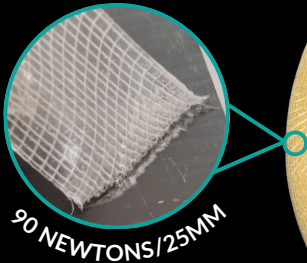

WALTHER STRONG®

MATI MOUNT TAPE

UK
CA

25MM X 25M
WS-MATIMOUNT/25X25

REPLACES MECHANICAL FIXINGS

BONDS POWERFULLY TO ALMOST ANY SURFACE, INCLUDING POROUS AND UNEVEN MATERIALS

DURABLE

HIGH STRENGTH

HEAVY DUTY

YOUR NEAREST MERCHANT:

WALTHER STRONG®

Mati Mount Tape is a heavy duty, double-sided adhesive tape designed to bond almost anything – from wood, metal, paper, and glass to challenging surfaces like foam and uneven walls. Its versatile strength makes it ideal for industrial applications, LCD panels, glass framing, lens and parts assembly, electronics, home appliances, decorative strips, and more.

Engineered for extreme performance, Mati Mount Tape is a 700 micron, self wound adhesive with a reinforced internal scrim for added strength. This scrim provides cohesive grip even on weaker substrates, delivering a secure, lasting hold that rivals nails, screws, or rivets.

The high tack synthetic rubber adhesive bonds to almost any surface, even porous or uneven ones, while its specialist siliconised release liner ensures smooth, easy application.

- Internal & external use
- Replaces rivets, screws & bolts
- Used for motorway signage
- 90 newton tensile strength
- Bonds GLP & works with PVC or stainless steel
- Woven & reinforced double-sided tape