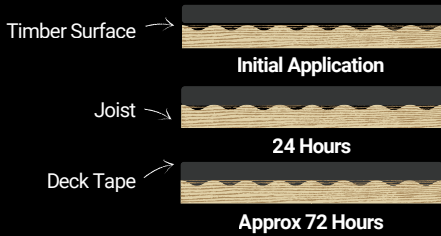

## 2.5X LONGER & 2.5X FASTER TO INSTALL

THIS LINERLESS DECK TAPE IS PERFECT FOR LARGE SCALE PROJECTS

UV STABLE

SUSTAINABLE & RECYCLABLE

EASY TO TEAR

## CURING PROCESS :

Deck Tape becomes gradually stronger over 24-72 hours as the adhesive soaks into the timber and fully cures.

## COLOURED WATER TEST :

Completely self-sealed when fastener is driven through the Deck Tape