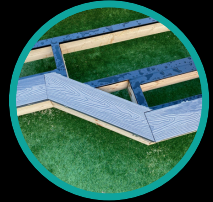

## 2.5X LONGER & 2.5X FASTER TO INSTALL

THIS LINERLESS DECK TAPE IS PERFECT FOR LARGE SCALE PROJECTS

UV STABLE

SUSTAINABLE & RECYCLABLE

EASY TO TEAR

## COLOURED WATER TEST :

Completely self-sealed when fastener is driven through the Deck Tape