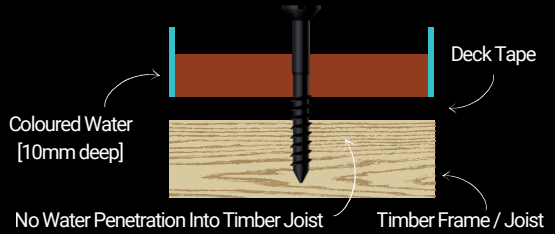

## 2.5X LONGER & 2.5X FASTER TO INSTALL

THIS LINERLESS DECK TAPE IS PERFECT FOR LARGE SCALE PROJECTS

UV STABLE

SUSTAINABLE & RECYCLABLE

EASY TO TEAR

## COLOURED WATER TEST :

Completely self-sealed when fastener is driven through the Deck Tape